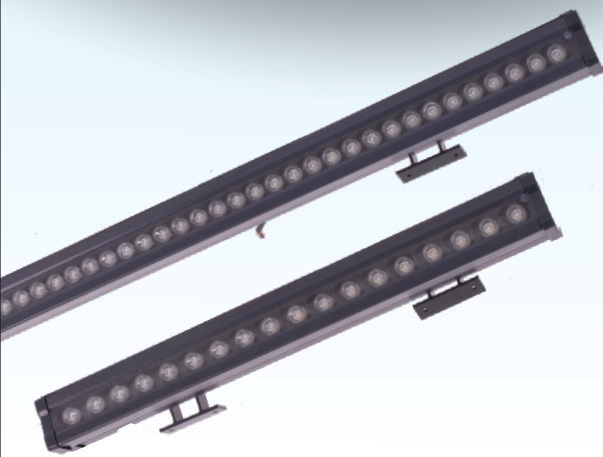

#### TECHNICAL DATA

<b>INPUT VOLTAGE</b>	220V / 24V / 12V
<b>BEAM ANGLE</b>	15/30/45/60 DEGREE
<b>COLOR</b>	SINGLE COLOR/RGB/RGBW
<b>CONTROL TYPE</b>	MANUAL DMX/ BLUETOOTH DMX
<b>DMX TYPE</b>	BASIC DMX/ 3CH DMX/ 6CH DMX/ 9CH DMX/ 12CH DMX/ ADDRESSABLE DMX
<b>SIZE</b>	300/500/600/1000/1200MM
<b>IP RATING</b>	IP65
<b>MATERIAL</b>	EXTRUSION DIE CAST ALLUMINIUM BODY
<b>COATING</b>	GRAPHITE GRAY POLYESTER POWER COATING
<b>LIGHT SOURCE</b>	LED
<b>SCREWS</b>	STAINLESS STEEL
<b>GASKET</b>	SILICONE RUBBER
<b>COVER</b>	TEMPERED GLASS
<b>CABLE GLAND</b>	DOUBLE NICKEL-PLATED BRASS CABLE GLAND PG7